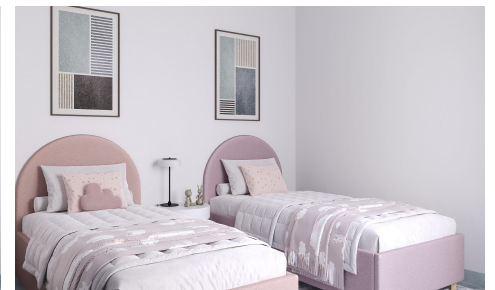

2

2

82m²

154m²

N/A

Located in the charming town of Torre-Pacheco, this residential complex offers 16 townhouses designed to provide comfort and functionality. Each home has been carefully planned to meet modern needs, integrating features that guarantee a pleasant living experience. The proximity to the airport, just 18 km away, adds significant value, facilitating travel and connectivity. The townhouse typology ensures a community environment, ideal for families or couples seeking a home in a quiet yet well-connected area.

OUTDOOR AREAS

The exteriors of these townhouses are a true oasis of tranquility. Each home features a private garden, perfect for enjoying the outdoors and creating a personalized green space. The presence of