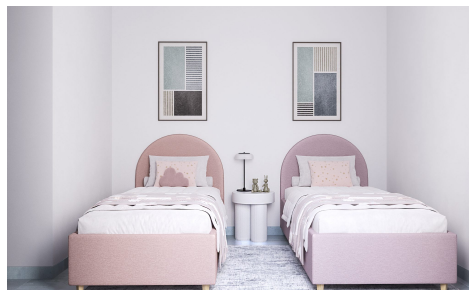

2

2

82m²

154m²

N/A

Located in the charming town of Torre-Pacheco, this residential complex offers 16 townhouses designed to provide comfort and functionality. Each home has been carefully planned to meet modern needs, integrating features that guarantee a pleasant living experience. The proximity to the airport, just 18 km away, adds significant value, facilitating travel and connectivity. The townhouse typology ensures a community environment, ideal for families or couples seeking a home in a quiet yet well-connected area.

OUTDOOR AREAS

The exteriors of these townhouses are a true oasis of tranquility. Each home features a private garden, perfect for enjoying the outdoors and creating a personalized green space. The presence of