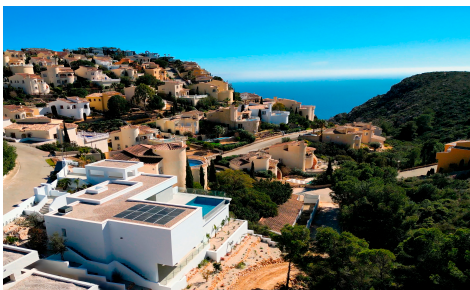

## Villa in Benitachell

€1,378,000

3

3

142m<sup>2</sup>

956m<sup>2</sup>

Villa Nara, located in Residencial Magnolias estate in Cumbre del Sol, is currently under construction. The design aims to seamlessly blend indoor and outdoor spaces for a bright and open living experience. Positioned on the Costa Blanca, the modern architecture of the villa makes it an ideal retreat to enjoy the peace and beauty of the surroundings.