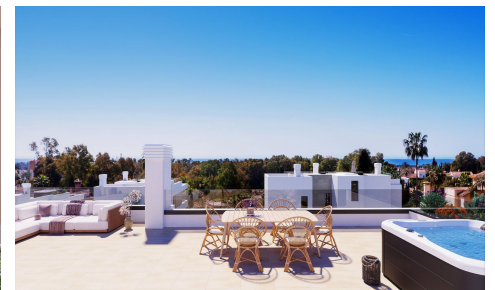

Villa in Atalaya

€2,220,000

4

5

658m²

795m²

Discover Exclusivity: 7 Luxury Villas in Atalaya, Estepona

Introducing a new development of 7 independent luxury villas, all south-facing and located in one of the most exclusive areas of the Costa del Sol: Atalaya in Estepona. Just minutes away from essential services, the beach, and the iconic Puerto Banús, these properties blend elegance, comfort, and strategic location.

Features That Make the Difference:

Private pools and spacious gardens, perfect for enjoying the Mediterranean climate.

3 or 4 en-suite bedrooms, designed for maximum comfort.

Full basement and a garage with space for 2 vehicles.