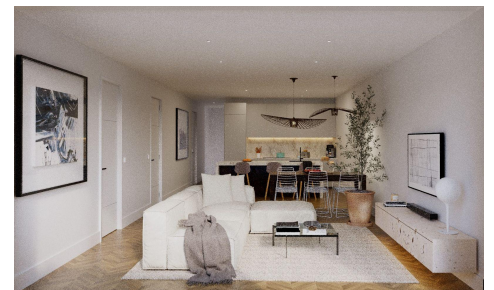

SC38784V

Apartment in Hondon de las Nieves

€250,000

3

2

126m²

N/A

Located in the charming village of Hondón de las Nieves, this residential complex offers a selection of 15 homes including apartments, ground-floor units, and penthouses. Designed for those seeking a tranquil environment without sacrificing comfort, the complex is just 30 kilometers from the airport, facilitating travel and connections. The variety of types allows for a choice between 2 or 3-bedroom homes, all with 2 bathrooms, catering to the needs of different resident profiles. The location in Hondón de las Nieves provides a natural and serene setting, ideal for those wishing to enjoy rural life with all modern conveniences.