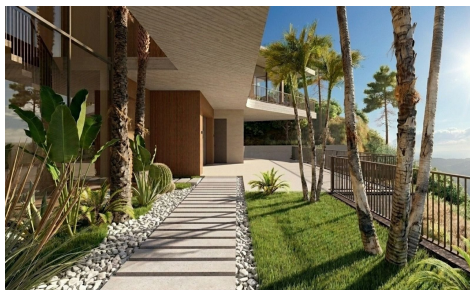

ES39031U

Villa in Benahavis

€4,250,000

4

4

1,518m²

2,647m²

Villa Marvel is an exclusive new development nestled within the tranquil and picturesque landscape of Montemayor in Benahavis, while being just a 20-minute drive from Puerto Banús and Marbella. Designed to blend seamlessly with its natural surroundings, this striking villa features elegant flowing architecture and showcases exceptional quality and contemporary design by IDDOMUS, a renowned Belgian property developer on the Costa del Sol. Construction has already begun, with completion scheduled for April 2027.

Thoughtfully designed for both family living and entertaining, the ground floor offers an outstanding lifestyle experience. Here, you will find a spectacular infinity pool with magnificent panoramic views, an indoor gym and sauna, a covered terrace with...(Ask for More Details!)