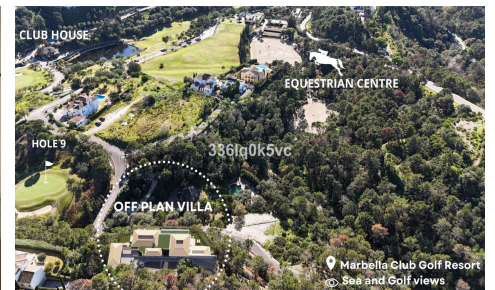

## Villa in Benahavis

€6,300,000

4

6

470m<sup>2</sup>

1,500m<sup>2</sup>

New Development: Prices from 6,300,000 ? to 6,300,000 ?. [Beds: 4 - 4] [Baths: 6 - 6] [Built size: 470.00 m<sup>2</sup> - 470.00 m<sup>2</sup>]\*\*Exclusive Off-Plan Villa in Marbella Club Golf Resort\*\* Discover an exceptional off-plan villa in the most tranquil enclave of the prestigious Marbella Club Golf Resort. This prime location offers a harmonious blend of luxury and nature, within walking distance to the equestrian centre, practice range, and the elegant Club House. Set within a fully gated, highly secure community with 24-hour security, CCTV surveillance, and concierge service, this exclusive development ensures privacy and peace of mind. The resort boasts a private golf club, an outstanding equestrian centre, and a...(Ask for More Details!)