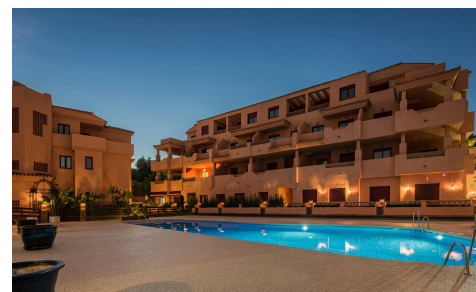

SC96545L

Apartment in Benahavis

€400,000

3

2

132m²

N/A

Located in the charming municipality of Benahavís, this residential complex offers a selection of apartments and ground floors, designed for those seeking a home in a privileged setting. With a total of 18 properties, each has been carefully planned to maximize comfort and functionality. The location is ideal for those who wish to enjoy tranquility without sacrificing proximity to the sea, situated just 3 kilometers away. The sea views from the complex add invaluable value, allowing for the enjoyment of stunning landscapes from the comfort of home.

OUTDOOR AREAS

The exterior design of the properties in Benahavís blends perfectly with the natural surroundings, offering a serene and welcoming atmosphere. The terraces. present...(Ask for More Details!)