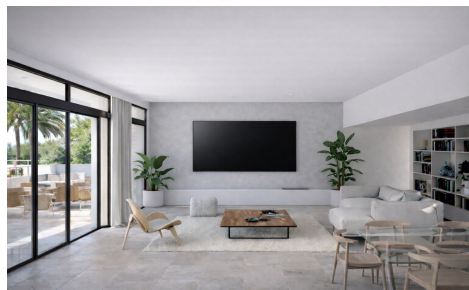

MLS35306U

Villa in Benitachell

€1,575,000

4

3

280m²

890m²

Luxury villa development for sale in Benitachell, Cumbre del Sol. 4 bedrooms, sea views, large swimming pool and close to Lady Elizabeth School.

Description

The villa is spread over two levels and has a practical layout. On the main floor, there is a spacious living and dining room with an open-plan kitchen, featuring a breakfast bar and utility room. The master bedroom has a dressing room and an en-suite bathroom. There is also a second bedroom