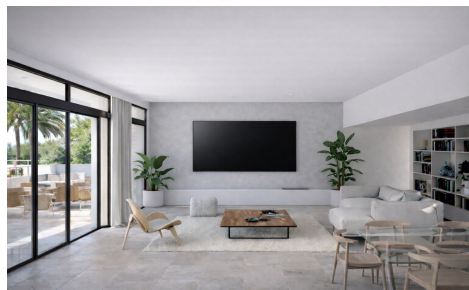

MLS35416T

Villa in Benitachell

€1,575,000

4

3

280m²

890m²

Luxury villa development for sale in Benitachell, Cumbre del Sol. 4 bedrooms, sea views, large swimming pool and close to Lady Elizabeth School.

Description

The villa is spread over two levels and has a practical layout. On the main floor, there is a spacious living and dining room with an open-plan kitchen, featuring a breakfast bar and utility room. The master bedroom has a dressing room and an en-suite bathroom. There is also a second bedroom