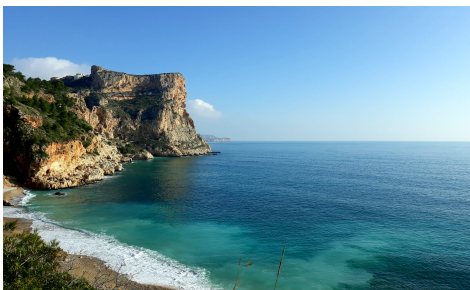

## Villa in Benitachell

€2,720,000

4

5

832m<sup>2</sup>

1,087m<sup>2</sup>

This modern newly built villa is located on the Cumbre del Sol and offers stunning views of the countryside and the sea. The villa is distributed over 3 floors. On the top floor there are 3 double bedrooms each with their own bathroom en suite. Downstairs there is a spacious lounge with dining area, a fully fitted modern kitchen, a laundry room, a guest toilet and the master bedroom with dressing room and bathroom en suite. This villa also has a basement which can be used for various purposes such as a separate guest apartment or a gym. From the spacious partly covered terrace with pool you can enjoy the...(Ask for More Details!)