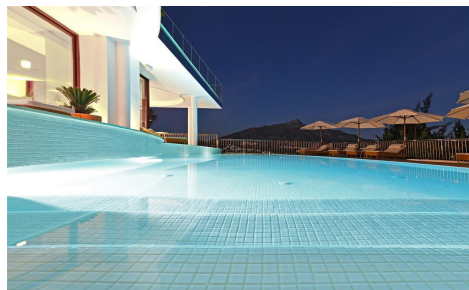

## Villa in Nueva Andalucia

€4,400,000

7

6

455m<sup>2</sup>

1,445m<sup>2</sup>

Located in the exclusive Golf Vally in Nueva Andalucia, a 5 min drive from Puerto Banus town centre, as well as to beaches and recreational areas.

This newly renovated villa is built to the highest standard and designed by the renowned architect Angel Taborda, known worldwide for his avant-garde style. When entering this remarkable villa the modern architecture harmonious melt together with a panoramic view over La Concha Mountain, Las Brisas golf and the Mediterranean Sea. You instantly feel at peace while exploring the rest of the beautiful house - divided over 3 levels, having carefully considered the distribution to maximize the light and magnificent views surrounding the property.