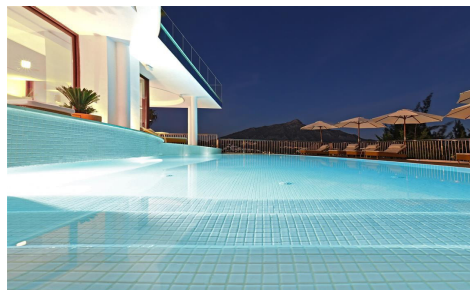

## Villa in Nueva Andalucia

€4,400,000

7

6

455m<sup>2</sup>

1,445m<sup>2</sup>

Located in the exclusive Golf Vally in Nueva Andalucia, a 5 min drive from Puerto Banus town centre, as well as to beaches and recreational areas.

This newly renovated villa is built to the highest standard and designed by the renowned architect Angel Taborda, known worldwide for his avant-garde style. When entering this remarkable villa the modern architecture harmonious melt together with a panoramic view over La Concha Mountain, Las Brisas golf and the Mediterranean Sea. You instantly feel at peace while exploring the rest of the beautiful house - divided over 3 levels, having carefully considered the distribution to maximize the light and magnificent views surrounding the property.