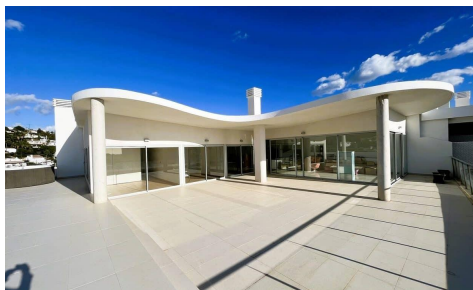

MLS75787C

Penthouse in Benalmadena

€1,249,000

3

3

357m²

N/A

*** STUNNING BUTTERFLY PENTHOUSE WITH HUGE 172SQM TERRACE, SOUTHWEST FACING AND PANORAMIC VIEWS TO THE SEA, FUENGIROLA AND THE MOUNTAIN *** **
READY TO MOVE IN *** Spacious luxury penthouse ready to move in, with large terrace on one floor. The property has an exterior spa and is in very good condition. Excellent construction qualities. The property stands out for its southwest orientation with the best afternoon sun all year round. The best height of the project. The luxury is latent as you enter through its exclusive lobby with panoramic lift, Business Center for your business meetings and the Sky Lounge that will be the perfect ending to your day...(Ask for More Details!)