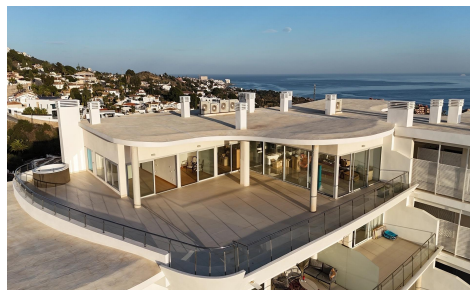

MLS75787C

Penthouse in Benalmadena

€1,249,000

3

3

357m²

N/A

*** STUNNING BUTTERFLY PENTHOUSE WITH HUGE 172SQM TERRACE, SOUTHWEST FACING AND PANORAMIC VIEWS TO THE SEA, FUENGIROLA AND THE MOUNTAIN *** **
READY TO MOVE IN *** Spacious luxury penthouse ready to move in, with large terrace on one floor. The property has an exterior spa and is in very good condition. Excellent construction qualities. The property stands out for its southwest orientation with the best afternoon sun all year round. The best height of the project. The luxury is latent as you enter through its exclusive lobby with panoramic lift, Business Center for your business meetings and the Sky Lounge that will be the perfect ending to your day...(Ask for More Details!)