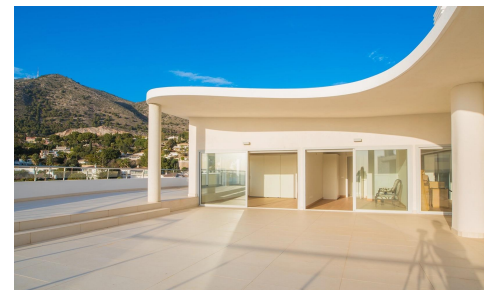

MLS75787C

Penthouse in Benalmadena

€1,249,000

3

3

357m²

N/A

*** STUNNING BUTTERFLY PENTHOUSE WITH HUGE 172SQM TERRACE, SOUTHWEST FACING AND PANORAMIC VIEWS TO THE SEA, FUENGIROLA AND THE MOUNTAIN *** **
READY TO MOVE IN *** Spacious luxury penthouse ready to move in, with large terrace on one floor. The property has an exterior spa and is in very good condition. Excellent construction qualities. The property stands out for its southwest orientation with the best afternoon sun all year round. The best height of the project. The luxury is latent as you enter through its exclusive lobby with panoramic lift, Business Center for your business meetings and the Sky Lounge that will be the perfect ending to your day...(Ask for More Details!)