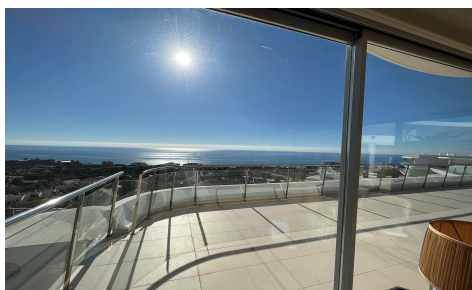

3

3

246m²

N/A

*** STUNNING TURNKEY PENTHOUSE WITH HUGE 116SQM TERRACE, SOUTH FACING AND PANORAMIC VIEWS TO THE SEA, FUENGIROLA AND THE MOUNTAIN *** ** READY TO MOVE IN ***

Luxury is latent when entering through its exclusive Lobby with panoramic elevator, Business Center for your work meetings and the Sky Lounge that will be the perfect closing to your day with the contemplation of a starry sky as a ceiling and the Mediterranean Sea in the background.

Spacious penthouse ready to move into with a large terrace on one floor. The house has an outdoor spa and is in very good condition, excellent construction qualities. The property stands out for its perfect sea...(Ask for More Details!)