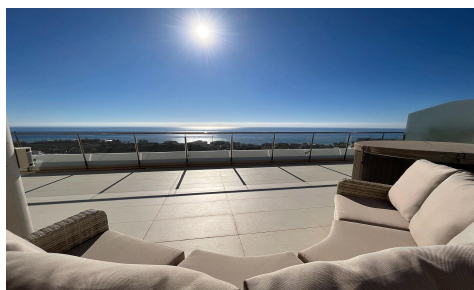

3

3

246m²

N/A

*** STUNNING TURNKEY PENTHOUSE WITH HUGE 116SQM TERRACE, SOUTH FACING AND PANORAMIC VIEWS TO THE SEA, FUENGIROLA AND THE MOUNTAIN *** ** READY TO MOVE IN ***

Luxury is latent when entering through its exclusive Lobby with panoramic elevator, Business Center for your work meetings and the Sky Lounge that will be the perfect closing to your day with the contemplation of a starry sky as a ceiling and the Mediterranean Sea in the background.

Spacious penthouse ready to move into with a large terrace on one floor. The house has an outdoor spa and is in very good condition, excellent construction qualities. The property stands out for its perfect sea...(Ask for More Details!)