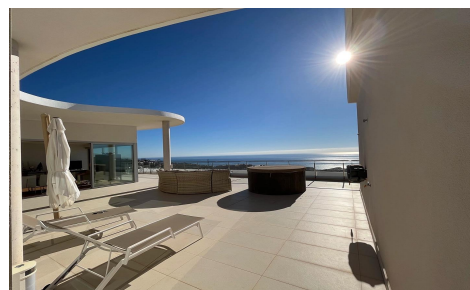

3

3

246m²

N/A

*** STUNNING TURNKEY PENTHOUSE WITH HUGE 116SQM TERRACE, SOUTH FACING AND PANORAMIC VIEWS TO THE SEA, FUENGIROLA AND THE MOUNTAIN *** ** READY TO MOVE IN ***

Luxury is latent when entering through its exclusive Lobby with panoramic elevator, Business Center for your work meetings and the Sky Lounge that will be the perfect closing to your day with the contemplation of a starry sky as a ceiling and the Mediterranean Sea in the background.

Spacious penthouse ready to move into with a large terrace on one floor. The house has an outdoor spa and is in very good condition, excellent construction qualities. The property stands out for its perfect sea...(Ask for More Details!)