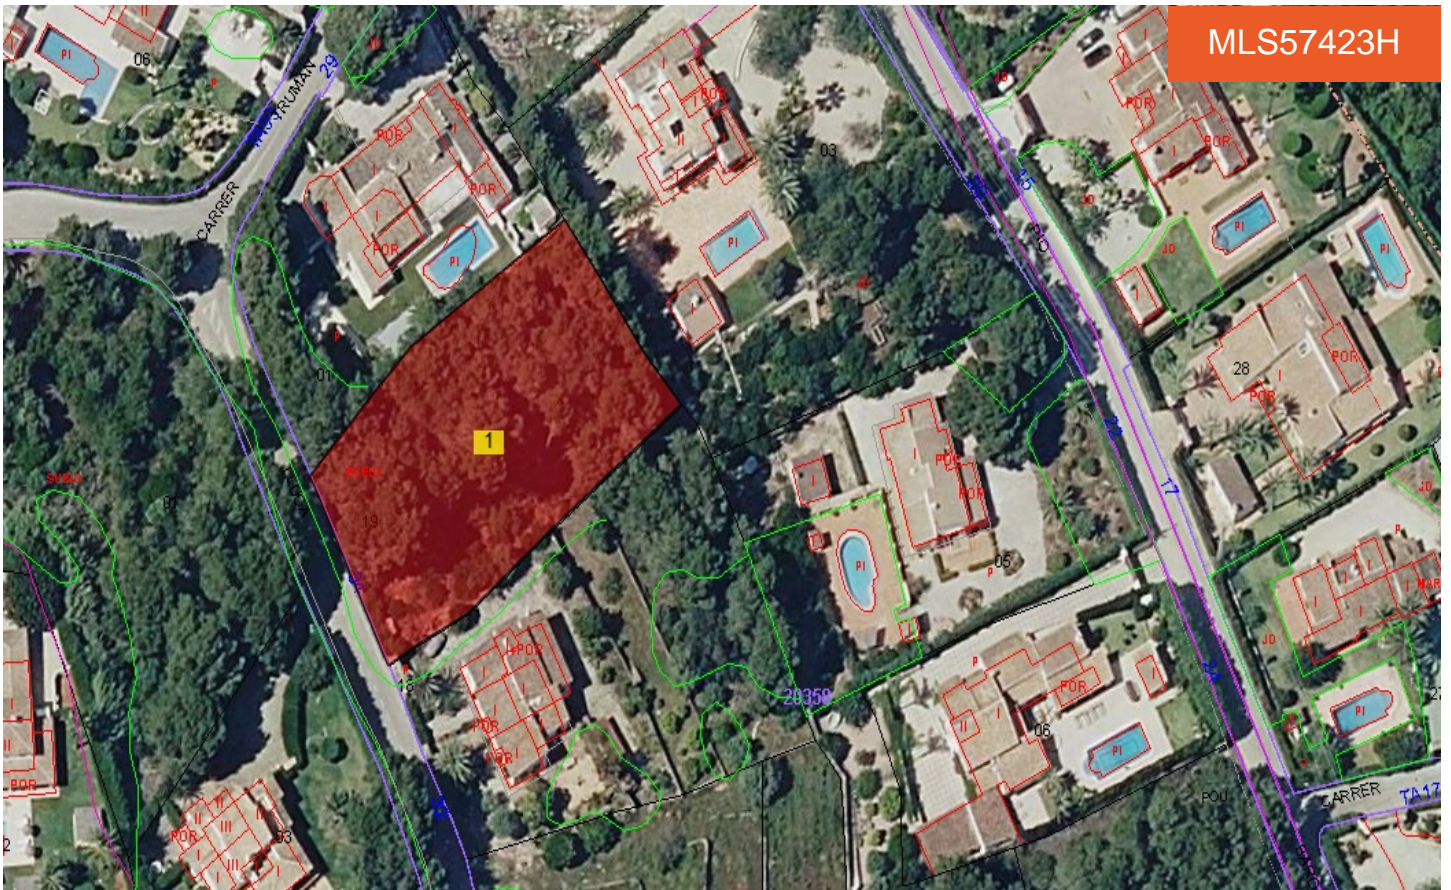

## Land a Plots in Jávea / Xabia

€500,000

0

0

407m<sup>2</sup>

2,034m<sup>2</sup>

N/A

Build your dream home on this exceptional 2,034 m<sup>2</sup> plot located in the prestigious residential area of La Lluca, one of Jávea's most sought-after and peaceful urbanizations. This spacious plot offers beautiful open views of the iconic Montgó mountain, giving you a daily backdrop of natural beauty and tranquility.

Property Highlights

Plot size: 2,034 m<sup>2</sup>

Views: Stunning Montgó mountain views

Location: Exclusive residential area in Jávea (La Lluca)

About the Neighbourhood - La Lluca