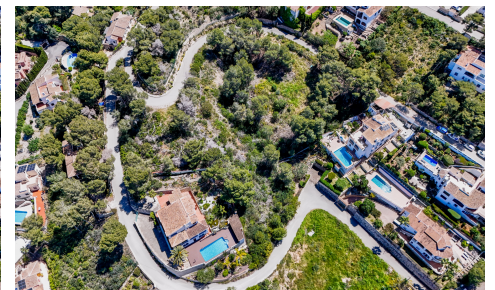

Land a Plots in Jávea / Xabia

€799,000

0

0

1m²

3,238m²

N/A

Nestled in the sought-after Costa Nova Panorama area of Jávea, these two urban plots are being sold together, offering a total of 3,238 m² of prime real estate. Positioned in an elevated location, the plots provide breathtaking sea views, making them an ideal setting for building a luxury villa or investment project.

Key Features:

Total Size: 3,238 m² (sold together)

Prime Location: Costa Nova Panorama, Jávea

Spectacular Sea Views

Urban Land: Suitable for residential development