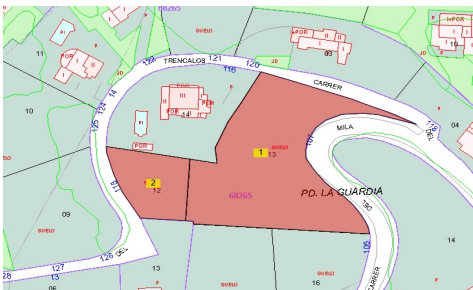

Land a Plots in Jávea / Xabia

€799,000

0

0

1m²

3,238m²

N/A

Nestled in the sought-after Costa Nova Panorama area of Jávea, these two urban plots are being sold together, offering a total of 3,238 m² of prime real estate. Positioned in an elevated location, the plots provide breathtaking sea views, making them an ideal setting for building a luxury villa or investment project.

Key Features:

Total Size: 3,238 m² (sold together)

Prime Location: Costa Nova Panorama, Jávea

Spectacular Sea Views

Urban Land: Suitable for residential development