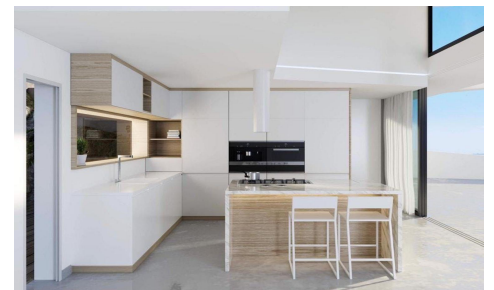

3

3

348m²

N/A

N/A

This exclusive collection of properties offers a privileged setting with stunning sea views. Comprising 16 homes, this selection includes standalone and villa-type options, designed for those seeking a home in a tranquil and picturesque setting. Proximity to the sea, just 3 km away, allows for the enjoyment of the sea breeze and a Mediterranean lifestyle. Each property is carefully designed to maximize views and offer a comfortable and elegant living space.

OUTDOOR AREAS

The outdoor spaces of these properties are designed to fully enjoy the Mediterranean climate. Each home features a private garden, ideal for creating a personal oasis of tranquility. The spacious terraces provide the perfect space to relax or entertain...(Ask for More Details!)