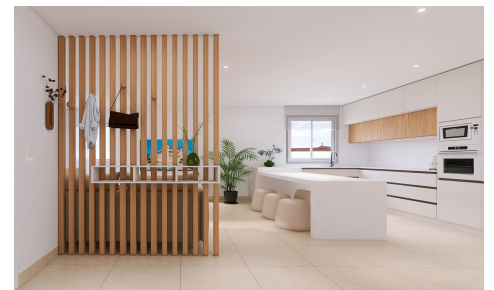

in Bigastro

€249,900

4

3

120m<sup>2</sup>

N/A

N/A

**New Project: 10 Stunning Semi-Detached Chalets in the Heart of Vega Baja, Bigastro**  
Located in the upper part of Bigastro, this new project of 10 magnificent semi-detached chalets offers a unique opportunity to enjoy breathtaking views of the vast orchards and nearby villages. The perfect blend of modern living in a tranquil, natural setting.

**Property Features:**

4 spacious bedrooms with plenty of natural light.

3 modern bathrooms, designed for comfort and functionality.

Private 39 m<sup>2</sup> solarium, ideal for relaxation and enjoying spectacular views.