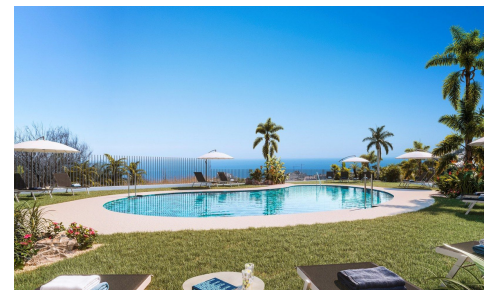

3

2

95m²

N/A

** Reduced from €682,000 for a quick sale **

This exclusive private development is located in a privileged area of Benalmádena. Thanks to its elevated location, all homes will enjoy incredible panoramic views of the sea and the coast. The terraced layout overlooking the Mediterranean Sea means that each and every one of the 49 apartments and 2 townhouses enjoys bright rooms thanks to natural light.

The complex offers 2 and 3 bedroom homes with large terraces, bright penthouses, and townhouses with private gardens and terraces. The sloping terrain allows for staggered housing, with large terraces that are further enhanced by glass railings that appear to blend seamlessly with the sea in...(Ask for More Details!)