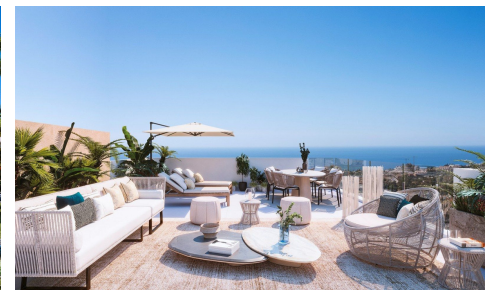

2

2

103m²

N/A

** Key Ready - Last Unit - Sold Fully Furnished **

This exclusive private development is located in a privileged area of Benalmádena. Thanks to its elevated location, all homes will enjoy incredible panoramic views of the sea and the coast. The terraced layout overlooking the Mediterranean Sea means that each and every one of the 49 apartments and 2 townhouses enjoys bright rooms thanks to natural light.

The complex offers 2 and 3 bedroom homes with large terraces, bright penthouses, and townhouses with private gardens and terraces. The sloping terrain allows for staggered housing, with large terraces that are further enhanced by glass railings that appear to blend seamlessly with the...(Ask for More Details!)