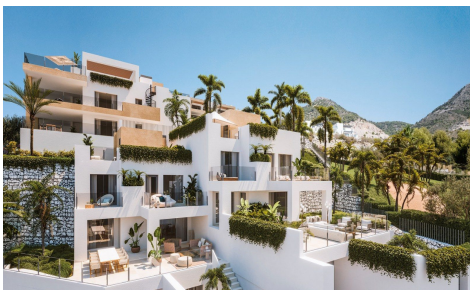

2

2

103m²

N/A

** Key Ready - Last Unit - Sold Fully Furnished **

This exclusive private development is located in a privileged area of Benalmádena. Thanks to its elevated location, all homes will enjoy incredible panoramic views of the sea and the coast. The terraced layout overlooking the Mediterranean Sea means that each and every one of the 49 apartments and 2 townhouses enjoys bright rooms thanks to natural light.

The complex offers 2 and 3 bedroom homes with large terraces, bright penthouses, and townhouses with private gardens and terraces. The sloping terrain allows for staggered housing, with large terraces that are further enhanced by glass railings that appear to blend seamlessly with the...(Ask for More Details!)