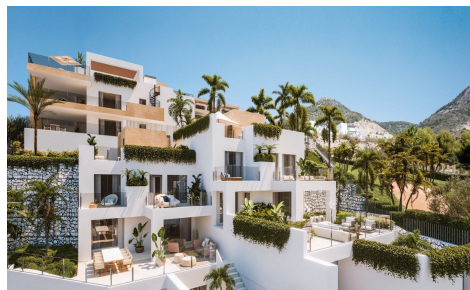

3

2

95m²

N/A

** Reduced from €682,000 for a quick sale **

This exclusive private development is located in a privileged area of Benalmádena. Thanks to its elevated location, all homes will enjoy incredible panoramic views of the sea and the coast. The terraced layout overlooking the Mediterranean Sea means that each and every one of the 49 apartments and 2 townhouses enjoys bright rooms thanks to natural light.

The complex offers 2 and 3 bedroom homes with large terraces, bright penthouses, and townhouses with private gardens and terraces. The sloping terrain allows for staggered housing, with large terraces that are further enhanced by glass railings that appear to blend seamlessly with the sea in...(Ask for More Details!)