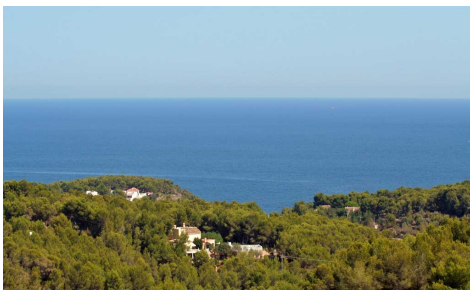

0

0

N/A

1,565m²

N/A

Fantastic plot for construction with panoramic sea views from Calpe to Moraira for sale on the coast of Benissa.

This plot of 1.565 m2 has a very quiet and private location. This privileged location is unique and you can enjoy the sea views from Moraira to the Rock of Ifach in Calpe.

To the left of the property there is a green area with pine trees and on the right there is only one buildable plot that can also be purchased. We will be happy to provide you with more information if you are interested in the purchase.

Light and water connections are now available, as is a sidewalk. All the infrastructure, since...(Ask for More Details!)