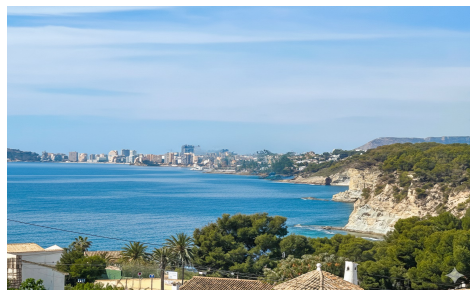

## Land a Plots in Benissa

€1,545,000

0

0

N/A

1,489m<sup>2</sup>

N/A

South-facing and spanning an impressive 1,489 m<sup>2</sup>, this exceptional plot is located just 350 metres from the coastline, offering beautiful open sea views and an enviable coastal setting in one of Benissa's most sought-after areas.

Positioned almost on the first line, the plot enjoys panoramic vistas across the Mediterranean, with an unobstructed view toward the iconic Peñón de Ifach, a striking natural landmark that adds rare visual value to the property.