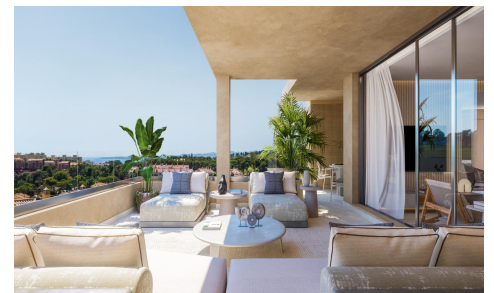

Apartment in Benalmadena

€980,000

3

3

162m²

N/A

*** EXCLUSIVE BRAND NEW CORNER PENTHOUSE WITH 3 BEDROOMS AND 3 BATHROOMS WITH A 45SQM SOUTH FACING TERRACE AND VIEWS OF THE GOLF AND THE SEA !!! ***
112 EXCLUSIVE 2 & 3 BEDROOM BRAND NEW APARTMENTS AND PENTHOUSES. ENJOY LARGE SOUTH-FACING TERRACES WITH SEAVIEWS, THE GOLF COURSE, THE BEACH, AND COSTA DEL SOL !!! (*** SEE FLOORPLAN BETWEEN THE PHOTOS ***). *** IF THIS PROPERTY DOES NOT FIT YOU, ASK US ABOUT OTHER TYPES !!! This exclusive new residential complex invites you to enjoy modern living imbued with traditional Andalusian charm, all within a community designed for those who value quality and natural beauty, where every day...(Ask for More Details!)