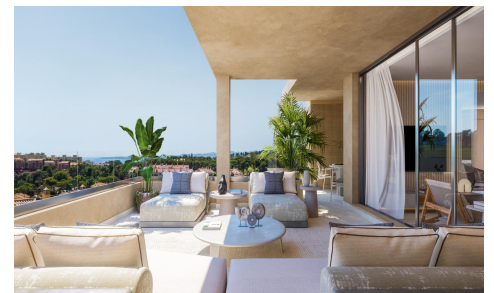

MLS44289F

Apartment in Benalmadena

€980,000

3

3

162m<sup>2</sup>

N/A

\*\*\* EXCLUSIVE BRAND NEW CORNER PENTHOUSE WITH 3 BEDROOMS AND 3 BATHROOMS WITH A 45SQM SOUTH FACING TERRACE AND VIEWS OF THE GOLF AND THE SEA !!! \*\*\*  
112 EXCLUSIVE 2 & 3 BEDROOM BRAND NEW APARTMENTS AND PENTHOUSES. ENJOY LARGE SOUTH-FACING TERRACES WITH SEAVIEWS, THE GOLF COURSE, THE BEACH, AND COSTA DEL SOL !!! ( \*\*\* SEE FLOORPLAN BETWEEN THE PHOTOS \*\*\* ). \*\*\* IF THIS PROPERTY DOES NOT FIT YOU, ASK US ABOUT OTHER TYPES !!! This exclusive new residential complex invites you to enjoy modern living imbued with traditional Andalusian charm, all within a community designed for those who value quality and natural beauty, where every day...(Ask for More Details!)