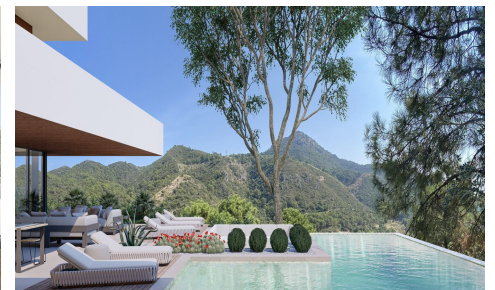

## Villa in Benahavis

€3,625,000

5

6

633m<sup>2</sup>

2,775m<sup>2</sup>

Presenting a contemporary Turnkey Signature Villa designed across two angled levels. A grand XXL window feature graces the spacious hall, creating a comfortable layout that separates sleeping quarters from the main living and entertainment spaces. Accessed from the upper level, the modern home boasts a sleek driveway with wooden accents leading to a covered parking area for 2 cars. The top-floor master suite includes a dressing room and spacious bathroom, complemented by a private terrace offering relaxing views of the surrounding nature. Just below, in the same wing, you'll find 4 ample ensuite bedrooms, each with a dressing area and sliding doors to the garden. Further on the lower level, the...(Ask for More Details!)