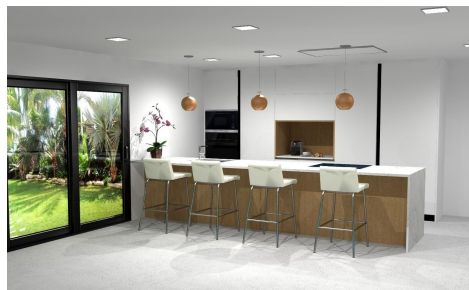

## Villa in Aspe

€488,000

4

3

223m<sup>2</sup>

N/A

N/A

Located in the charming town of Aspe, this residential complex offers 16 independent homes, designed for those seeking a tranquil and well-connected environment. Just 20 km from the airport, these properties are ideal for those who value accessibility and comfort. The homes are available in different configurations, with options of 2, 3, or 4 bedrooms, and 2 or 3 bathrooms, adapting to the needs of each family. The independent typology ensures privacy and an exclusive lifestyle, in an environment that combines the serenity of the countryside with proximity to essential services.

### OUTDOOR AREAS

The exterior design of these independent homes in Aspe stands out for its integration with the natural surroundings. Each...(Ask for More Details!)