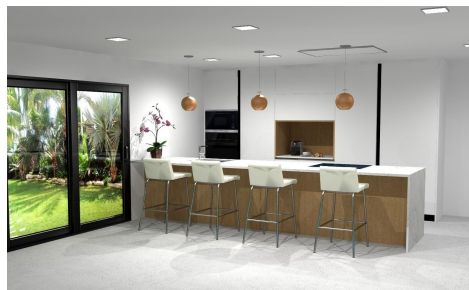

Villa in Aspe

€272,000

2

2

127m²

N/A

N/A

Located in the charming town of Aspe, this residential complex offers 16 independent homes, designed for those seeking a tranquil and well-connected environment. Just 20 km from the airport, these properties are ideal for those who value accessibility and comfort. The homes are available in different configurations, with options of 2, 3, or 4 bedrooms, and 2 or 3 bathrooms, adapting to the needs of each family. The independent typology ensures privacy and an exclusive lifestyle, in an environment that combines the serenity of the countryside with proximity to essential services.