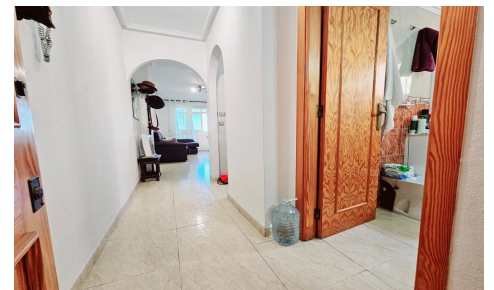

Apartment in Torrevieja Centro

€124,900

2

1

43m²

53m²

N/A

Penthouse in Torrevieja, Centro area, 53 m. surface, 2 bedrooms, 1 bathrooms, 700m from the beach, property ready to move into, equipped kitchen, oak interior carpentry, south facing, tiled floor, aluminum / climalit exterior carpentry. Extras: disabled access, water, air conditioning, built-in wardrobes, elevator, bright, light, solarium, high ceilings, terrace, adapted housing, buses, trees, central, shopping centers, medical centers, schools, coast, hospitals, parks, supermarkets, clear views