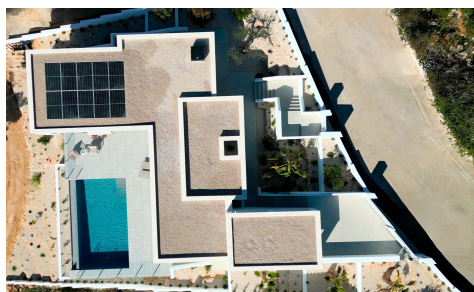

Villa in Benitachell

€1,300,000

4

5

215m²813m²

Located in the prestigious residential area of Cumbre del Sol, this elegant villa combines contemporary architecture with a strong connection to the Mediterranean surroundings and native vegetation, offering open views and a desirable southwest orientation. It is designed to maximise light, space and the connection between indoor and outdoor areas. The property is distributed over two levels, with the main living area located entirely on the upper floor, offering the convenience of single-level living. This level includes three double bedrooms, one of them with en-suite bathroom and direct access to the terrace. The living room, dining area and kitchen are arranged in an open-plan layout, with generous proportions and direct access to...(Ask for More Details!)