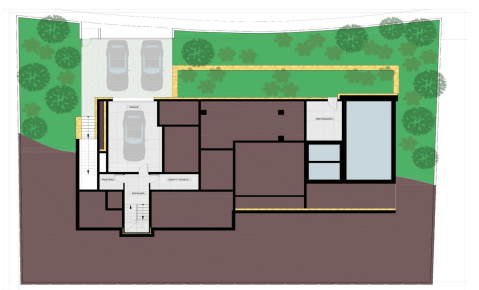

IM36535C

Villa in Javea

€1,195,000

3

2

300m²

1,000m²

Exquisite Villa with Premium Amenities This distinguished villa showcases a sophisticated blend of contemporary architecture and functional design. Boasting 300 m² of living space on a generous 1,000 m² plot, this property presents an ideal residential solution for discerning families or individuals seeking premium accommodation.

Interior Excellence The villa comprises three meticulously appointed bedrooms, each bathed in natural light and offering serene garden views. These private retreats feature bespoke styling to ensure optimal comfort. The property includes two modern bathrooms with high-end fixtures and ergonomic layouts, enhancing daily convenience.

Integrated Living Concept The open-plan kitchen forms the social hub of the residence, featuring