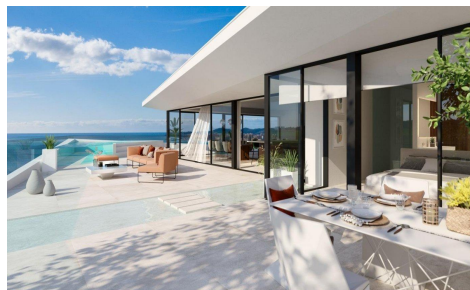

MLS32810T

Apartment in Fuengirola

€2,319,000

3

4

484m²

N/A

*** MAJESTIC AND SPACIOUS SKY VILLA WITH 236SQM TERRACE, 2 POOLS INCLUDED, WITH ALL ORIENTATIONS, WHICH SURROUNDS THE CORNER HOUSE, TO ENJOY SPECTACULAR PANORAMIC SEA VIEWS !!! *** THE MAXIMUM EXPRESSION OF LUXURY AND EXCLUSIVITY AT 200 METERS FROM THE BEACH !!! *** STORAGE AND 3 PARKING SPACES INCLUDED IN THE PRICE !!! Pininfarina Architecture has developed two interior design project, elevating this Sky Villa to the top of luxury and exclusivity. (** You can see the floorplan between the photographs and below are photos of both designs **). These design projects are not executed and may be applicable to all Sky Villas. It will be up to the owner...(Ask for More Details!)