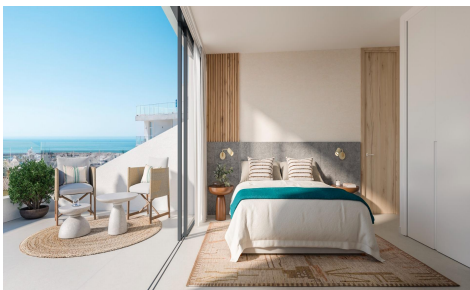

MLS24888Q

Apartment in Benalmadena

€2,010,000

3

4

153m²

N/A

*** THE JEWEL OF THIS INCREDIBLE PROJECT: 3 BEDROOM, 4 BATHROOM PENTHOUSE, COMPLETELY FACING SOUTH AND FRONTING THE SEA AND THE BEAUTIFUL VIEWS OF PUERTO MARINA BAY !!! *** LUXURY LIVING BY THE SEA. YOUR GATEWAY TO COASTAL PARADISE OF PUERTO MARINA !!! Looking for your dream home by the stunning Costa del Sol?. Look no further!. An unparalleled opportunity to indulge in luxurious coastal living just a few steps from the Benalmadena Harbour. Located in the middle of the vibrant center of Benalmádena and next to its picturesque port, Puerto Marina, this new development offers the perfect mix of city and seaside luxury. A distinguished project that will...(Ask for More Details!)