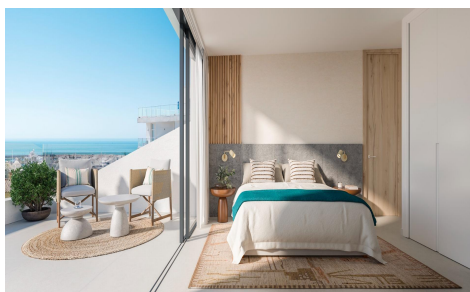

MLS21521Q

Apartment in Benalmadena

€1,038,000

2

2

114m²

N/A

*** PENTHOUSE WITH BEAUTIFUL VIEWS OF THE SEA AND THE BAY OF PUERTO MARINA. A GEM !!! *** LUXURY LIVING BY THE SEA. YOUR GATEWAY TO COASTAL PARADISE OF PUERTO MARINA !!! Looking for your dream home by the stunning Costa del Sol? Look no further!. An unparalleled opportunity to indulge in luxurious coastal living just a few steps from the Benalmadena Harbour. Located in the middle of the vibrant center of Benalmádena and next to its picturesque port, Puerto Marina, this new development offers the perfect mix of city and seaside luxury. A distinguished project that will house 33 apartments with one, two and three bedrooms, where elegance...(Ask for More Details!)