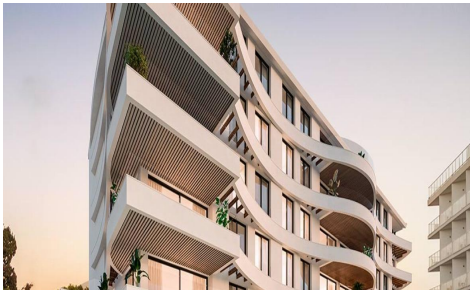

Apartment in Benalmadena

€858,000

3

2

152m²

N/A

*** LUXURY LIVING BY THE SEA. YOUR GATEWAY TO COASTAL PARADISE OF PUERTO MARINA !!! Looking for your dream home by the stunning Costa del Sol?. Look no further!. An unparalleled opportunity to indulge in luxurious coastal living just a few steps from the Benalmadena Harbour. Located in the middle of the vibrant center of Benalmádena and next to its picturesque port, Puerto Marina, this new development offers the perfect mix of city and seaside luxury. A distinguished project that will house 33 apartments with one, two and three bedrooms, where elegance blends with the horizon. 33 Apartments with 1, 2 and 3 bedrooms. Spectacular panoramic views of the...(Ask for More Details!)