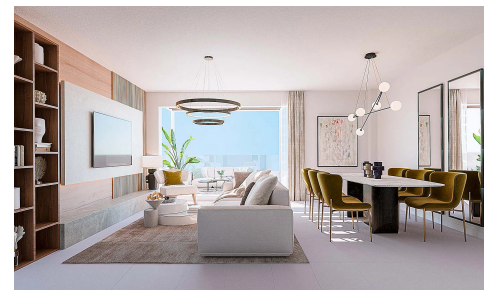

Penthouse in Benalmadena

€450,000

2

2

103m²

N/A

Located in the beautiful town of Benalmádena, this exclusive residential complex offers a selection of homes that stand out for their impressive sea views. With a total of 8 properties available, future owners can choose from different typologies including ground floors, penthouses, and townhouses. The proximity to the sea, just 3 kilometers away, and the airport, 16 kilometers away, makes this location ideal for both permanent residence and enjoying a second home. The properties are designed to offer maximum comfort and functionality, integrating modern and high-quality features.