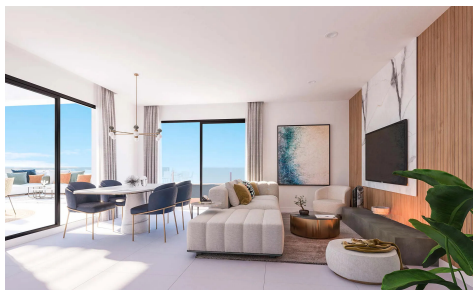

Penthouse in Benalmadena

€450,000

2

2

103m²

N/A

Located in the beautiful town of Benalmádena, this exclusive residential complex offers a selection of homes that stand out for their impressive sea views. With a total of 8 properties available, future owners can choose from different typologies including ground floors, penthouses, and townhouses. The proximity to the sea, just 3 kilometers away, and the airport, 16 kilometers away, makes this location ideal for both permanent residence and enjoying a second home. The properties are designed to offer maximum comfort and functionality, integrating modern and high-quality features.

OUTDOOR AREAS

The outdoor environment of these homes is designed to maximize enjoyment of the Mediterranean climate. Each property features spacious terraces that allow for...(Ask for More Details!)