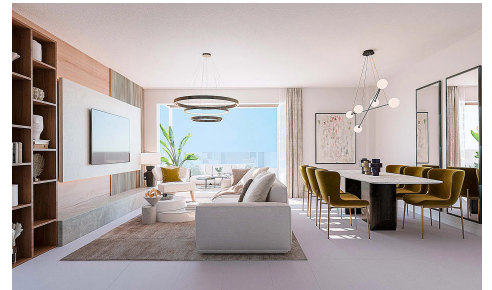

SC29557A

Town House in Benalmadena

€780,000

3

3

258m²

N/A

Located in the beautiful town of Benalmádena, this exclusive residential complex offers a selection of homes that stand out for their impressive sea views. With a total of 8 properties available, future owners can choose from different typologies including ground floors, penthouses, and townhouses. The proximity to the sea, just 3 kilometers away, and the airport, 16 kilometers away, makes this location ideal for both permanent residence and enjoying a second home. The properties are designed to offer maximum comfort and functionality, integrating modern and high-quality features.