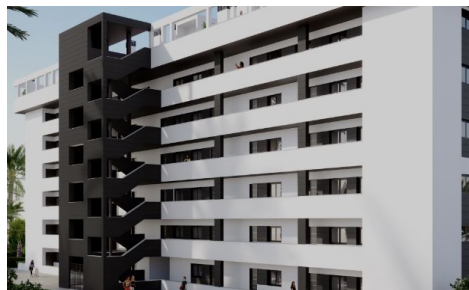

3

2

96m²

N/A

Located in the beautiful town of Torrevieja, this residential complex offers a variety of housing options that cater to different needs and lifestyles. With a total of 94 properties, residents can choose from apartments, ground floors, and penthouses, all designed to maximize comfort and functionality. The proximity to the sea, just 1 km away, ensures stunning views and an unparalleled coastal atmosphere. Additionally, the proximity to the airport, just 40 km away, facilitates access and mobility for frequent travelers.

OUTDOOR AREAS

The outdoor environment of this residential complex in Torrevieja is carefully designed to offer a relaxed lifestyle in touch with nature. The homes feature terraces and private gardens. ideal for