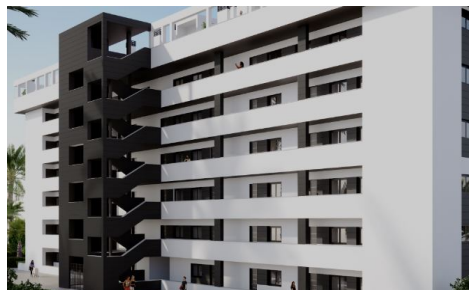

SC58239F

Penthouse in Torrevieja

€540,000

3

2

96m²

N/A

Located in the beautiful town of Torrevieja, this residential complex offers a variety of housing options that cater to different needs and lifestyles. With a total of 94 properties, residents can choose from apartments, ground floors, and penthouses, all designed to maximize comfort and functionality. The proximity to the sea, just 1 km away, ensures stunning views and an unparalleled coastal atmosphere. Additionally, the proximity to the airport, just 40 km away, facilitates access and mobility for frequent travelers.

OUTDOOR AREAS

The outdoor environment of this residential complex in Torrevieja is carefully designed to offer a relaxed lifestyle in touch with nature. The homes feature terraces and private gardens. ideal for