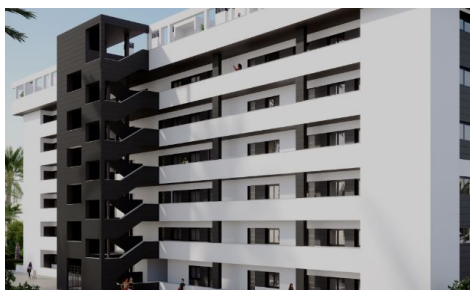

SC78545D

Penthouse in Torrevieja

€540,000

3

2

96m²

N/A

Located in the beautiful town of Torrevieja, this residential complex offers a variety of housing options that cater to different needs and lifestyles. With a total of 94 properties, residents can choose from apartments, ground floors, and penthouses, all designed to maximize comfort and functionality. The proximity to the sea, just 1 km away, ensures stunning views and an unparalleled coastal atmosphere. Additionally, the proximity to the airport, just 40 km away, facilitates access and mobility for frequent travelers.

OUTDOOR AREAS

The outdoor environment of this residential complex in Torrevieja is carefully designed to offer a relaxed lifestyle in touch with nature. The homes feature terraces and private gardens. ideal for