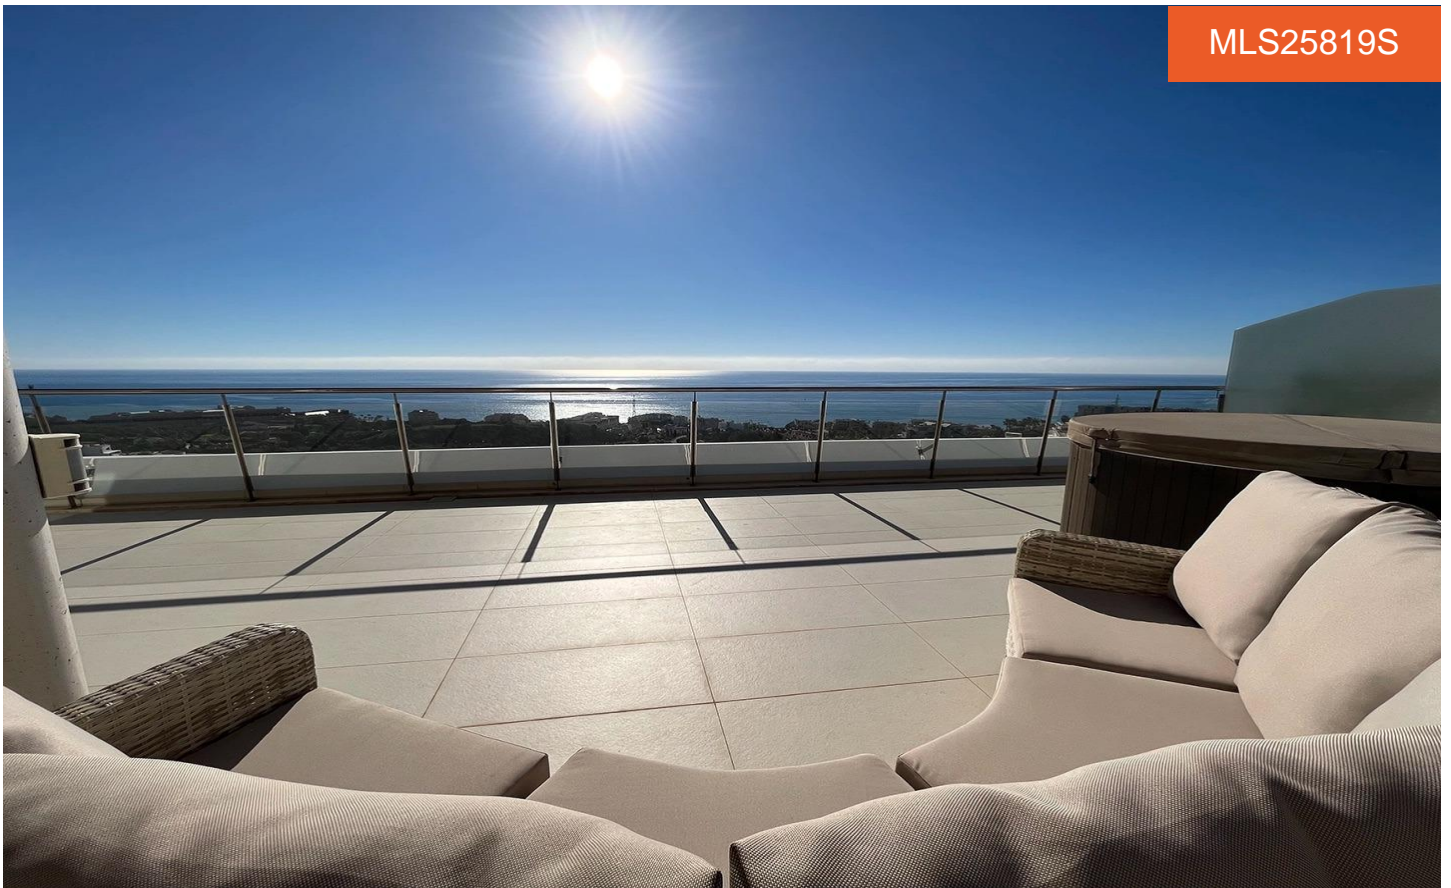

MLS25819S

Penthouse in Benalmadena

€1,290,000