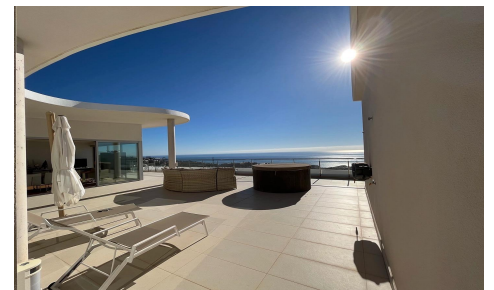

3

3

246m²

N/A

*** STUNNING TURNKEY PENTHOUSE WITH HUGE 116SQM TERRACE, SOUTH FACING AND PANORAMIC VIEWS TO THE SEA, FUENGIROLA AND THE MOUNTAIN *** ** READY TO MOVE IN ***

Luxury is latent when entering through its exclusive Lobby with panoramic elevator, Business Center for your work meetings and the Sky Lounge that will be the perfect closing to your day with the contemplation of a starry sky as a ceiling and the Mediterranean Sea in the background.

Spacious penthouse ready to move into with a large terrace on one floor. The house has an outdoor spa and is in very good condition, excellent construction qualities. The property stands out for its perfect sea...(Ask for More Details!)