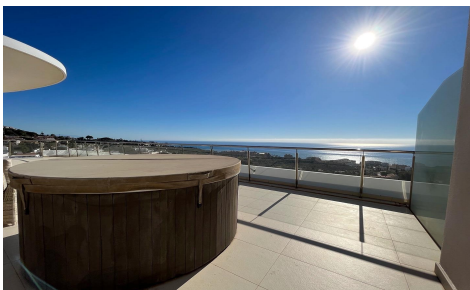

3

3

246m²

N/A

*** STUNNING TURNKEY PENTHOUSE WITH HUGE 116SQM TERRACE, SOUTH FACING AND PANORAMIC VIEWS TO THE SEA, FUENGIROLA AND THE MOUNTAIN *** ** READY TO MOVE IN ***

Luxury is latent when entering through its exclusive Lobby with panoramic elevator, Business Center for your work meetings and the Sky Lounge that will be the perfect closing to your day with the contemplation of a starry sky as a ceiling and the Mediterranean Sea in the background.

Spacious penthouse ready to move into with a large terrace on one floor. The house has an outdoor spa and is in very good condition, excellent construction qualities. The property stands out for its perfect sea...(Ask for More Details!)