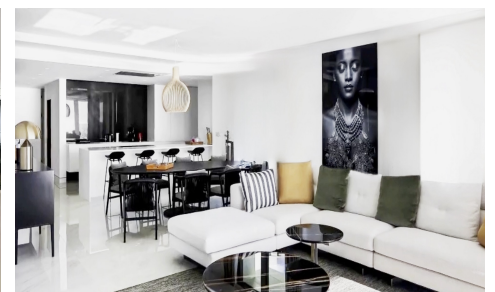

## Apartment in Relleu

€185,000

1

1

91m<sup>2</sup>

N/A

Located in the charming municipality of Relleu, this residential complex offers a variety of housing options that cater to different needs. With a total of 40 units, future residents can choose between apartments and penthouses, each designed to maximize comfort and functionality. The proximity to the airport, just 49 kilometers away, adds significant value for those who travel frequently or receive visitors from abroad. The location in Relleu provides a tranquil and picturesque setting, ideal for those seeking a balance between modern living and the serenity of the natural environment.

### OUTDOOR AREAS

The exteriors of this residential complex are designed to offer a relaxing and welcoming environment. Residents can enjoy spacious terraces....(Ask for More Details!)