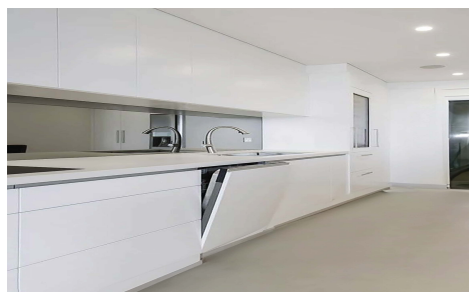

## Apartment in Relleu

€185,000

1

1

91m<sup>2</sup>

N/A

Located in the charming municipality of Relleu, this residential complex offers a variety of housing options that cater to different needs. With a total of 40 units, future residents can choose between apartments and penthouses, each designed to maximize comfort and functionality. The proximity to the airport, just 49 kilometers away, adds significant value for those who travel frequently or receive visitors from abroad. The location in Relleu provides a tranquil and picturesque setting, ideal for those seeking a balance between modern living and the serenity of the natural environment.