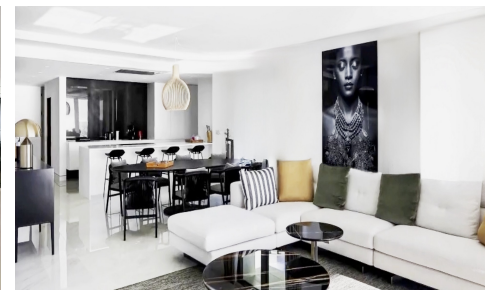

Penthouse in Relleu

€238,000

3

2

154m²

N/A

Located in the charming municipality of Relleu, this residential complex offers a variety of housing options that cater to different needs. With a total of 40 units, future residents can choose between apartments and penthouses, each designed to maximize comfort and functionality. The proximity to the airport, just 49 kilometers away, adds significant value for those who travel frequently or receive visitors from abroad. The location in Relleu provides a tranquil and picturesque setting, ideal for those seeking a balance between modern living and the serenity of the natural environment.