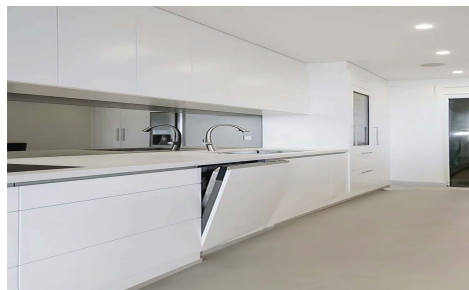

Penthouse in Relleu

€238,000

3

2

154m²

N/A

Located in the charming municipality of Relleu, this residential complex offers a variety of housing options that cater to different needs. With a total of 40 units, future residents can choose between apartments and penthouses, each designed to maximize comfort and functionality. The proximity to the airport, just 49 kilometers away, adds significant value for those who travel frequently or receive visitors from abroad. The location in Relleu provides a tranquil and picturesque setting, ideal for those seeking a balance between modern living and the serenity of the natural environment.