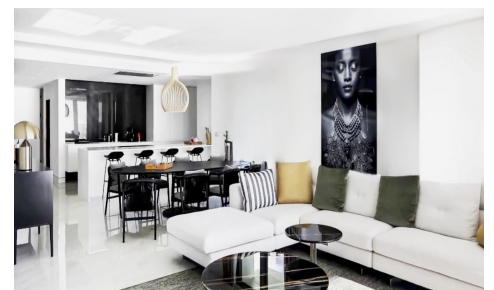

Apartment in Relleu

€239,000

3

2

154m²

N/A

Located in the charming municipality of Relleu, this residential complex offers a variety of housing options that cater to different needs. With a total of 40 units, future residents can choose between apartments and penthouses, each designed to maximize comfort and functionality. The proximity to the airport, just 49 kilometers away, adds significant value for those who travel frequently or receive visitors from abroad. The location in Relleu provides a tranquil and picturesque setting, ideal for those seeking a balance between modern living and the serenity of the natural environment.