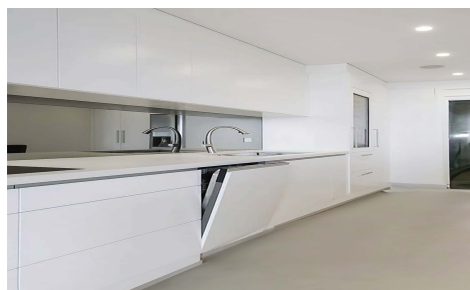

Apartment in Relleu

€239,000

3

2

154m²

N/A

Located in the charming municipality of Relleu, this residential complex offers a variety of housing options that cater to different needs. With a total of 40 units, future residents can choose between apartments and penthouses, each designed to maximize comfort and functionality. The proximity to the airport, just 49 kilometers away, adds significant value for those who travel frequently or receive visitors from abroad. The location in Relleu provides a tranquil and picturesque setting, ideal for those seeking a balance between modern living and the serenity of the natural environment.