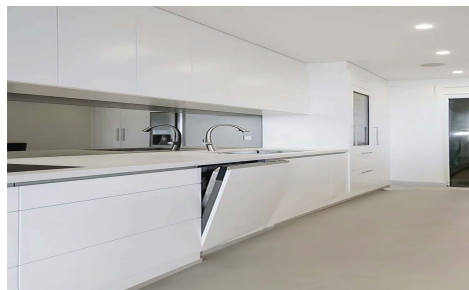

Apartment in Relleu

€279,000

4

2

256m²

N/A

Located in the charming municipality of Relleu, this residential complex offers a variety of housing options that cater to different needs. With a total of 40 units, future residents can choose between apartments and penthouses, each designed to maximize comfort and functionality. The proximity to the airport, just 49 kilometers away, adds significant value for those who travel frequently or receive visitors from abroad. The location in Relleu provides a tranquil and picturesque setting, ideal for those seeking a balance between modern living and the serenity of the natural environment.