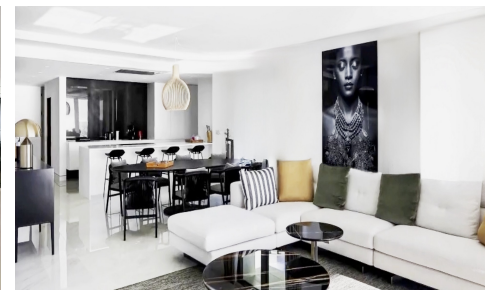

Apartment in Relleu

€279,000

4

2

256m²

N/A

Located in the charming municipality of Relleu, this residential complex offers a variety of housing options that cater to different needs. With a total of 40 units, future residents can choose between apartments and penthouses, each designed to maximize comfort and functionality. The proximity to the airport, just 49 kilometers away, adds significant value for those who travel frequently or receive visitors from abroad. The location in Relleu provides a tranquil and picturesque setting, ideal for those seeking a balance between modern living and the serenity of the natural environment.