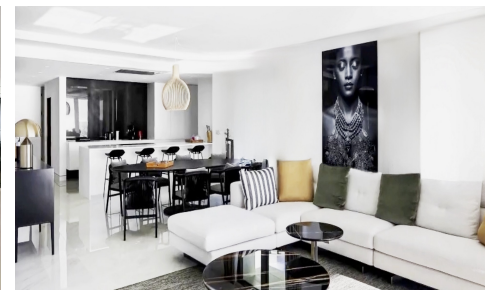

Apartment in Relleu

€165,000

2

2

115m²

N/A

Located in the charming municipality of Relleu, this residential complex offers a variety of housing options that cater to different needs. With a total of 40 units, future residents can choose between apartments and penthouses, each designed to maximize comfort and functionality. The proximity to the airport, just 49 kilometers away, adds significant value for those who travel frequently or receive visitors from abroad. The location in Relleu provides a tranquil and picturesque setting, ideal for those seeking a balance between modern living and the serenity of the natural environment.