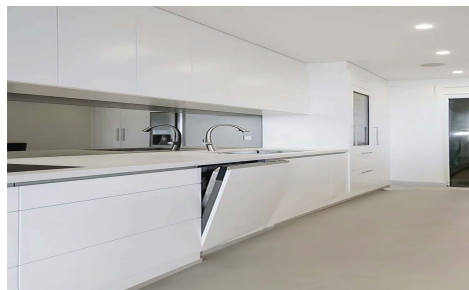

Apartment in Relleu

€165,000

2

2

115m²

N/A

Located in the charming municipality of Relleu, this residential complex offers a variety of housing options that cater to different needs. With a total of 40 units, future residents can choose between apartments and penthouses, each designed to maximize comfort and functionality. The proximity to the airport, just 49 kilometers away, adds significant value for those who travel frequently or receive visitors from abroad. The location in Relleu provides a tranquil and picturesque setting, ideal for those seeking a balance between modern living and the serenity of the natural environment.