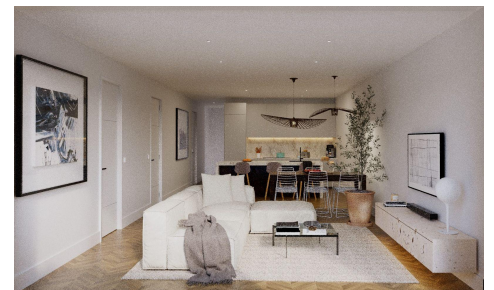

SC40557C

Apartment in Hondon de las Nieves

€185,000

2

2

83m²

N/A

Located in the charming village of Hondón de las Nieves, this residential complex offers a selection of 15 homes including apartments, ground-floor units, and penthouses. Designed for those seeking a tranquil environment without sacrificing comfort, the complex is just 30 kilometers from the airport, facilitating travel and connections. The variety of types allows for a choice between 2 or 3-bedroom homes, all with 2 bathrooms, catering to the needs of different resident profiles. The location in Hondón de las Nieves provides a natural and serene setting, ideal for those wishing to enjoy rural life with all modern conveniences.