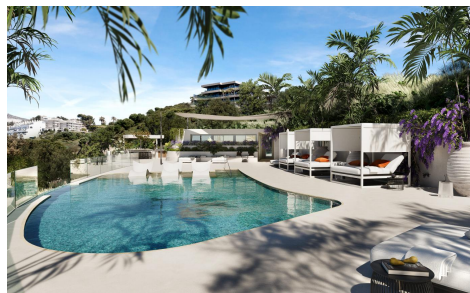

Penthouse in Benalmadena

€1,040,000

3

2

180m²

N/A

Located in the beautiful town of Benalmádena, this exclusive residential complex offers a selection of apartments and penthouses designed to meet the needs of the most discerning buyers. With only four properties available, each ensures privacy and exclusivity. The location is unbeatable, just one kilometer from the sea, allowing for the enjoyment of sea breezes and spectacular views. Additionally, the airport is only 17 kilometers away, facilitating access for frequent travelers. This proximity to the sea and the airport makes this residential complex an ideal choice for both permanent residence and a second home.

OUTDOOR AREAS

The outdoor areas of this residential complex in Benalmádena are designed to offer an unparalleled