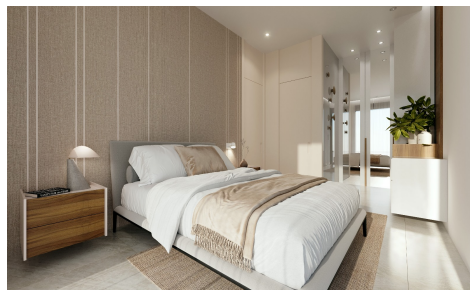

SC98168Q

Villa in Torre-Pacheco

€659,900

3

3

142m²

266m²

Located in the charming locality of Santa Rosalia, this exclusive complex of 18 detached homes offers an ideal setting for those seeking tranquility and comfort. The properties are designed to provide a modern and comfortable lifestyle, with a layout that maximizes space and functionality. Each home features three bedrooms and three bathrooms, ensuring ample space for families or those wishing to entertain guests. The location is privileged, with the sea just 4 km away, a golf course 1 km away, and the airport 28 km away, facilitating access to services and leisure activities.