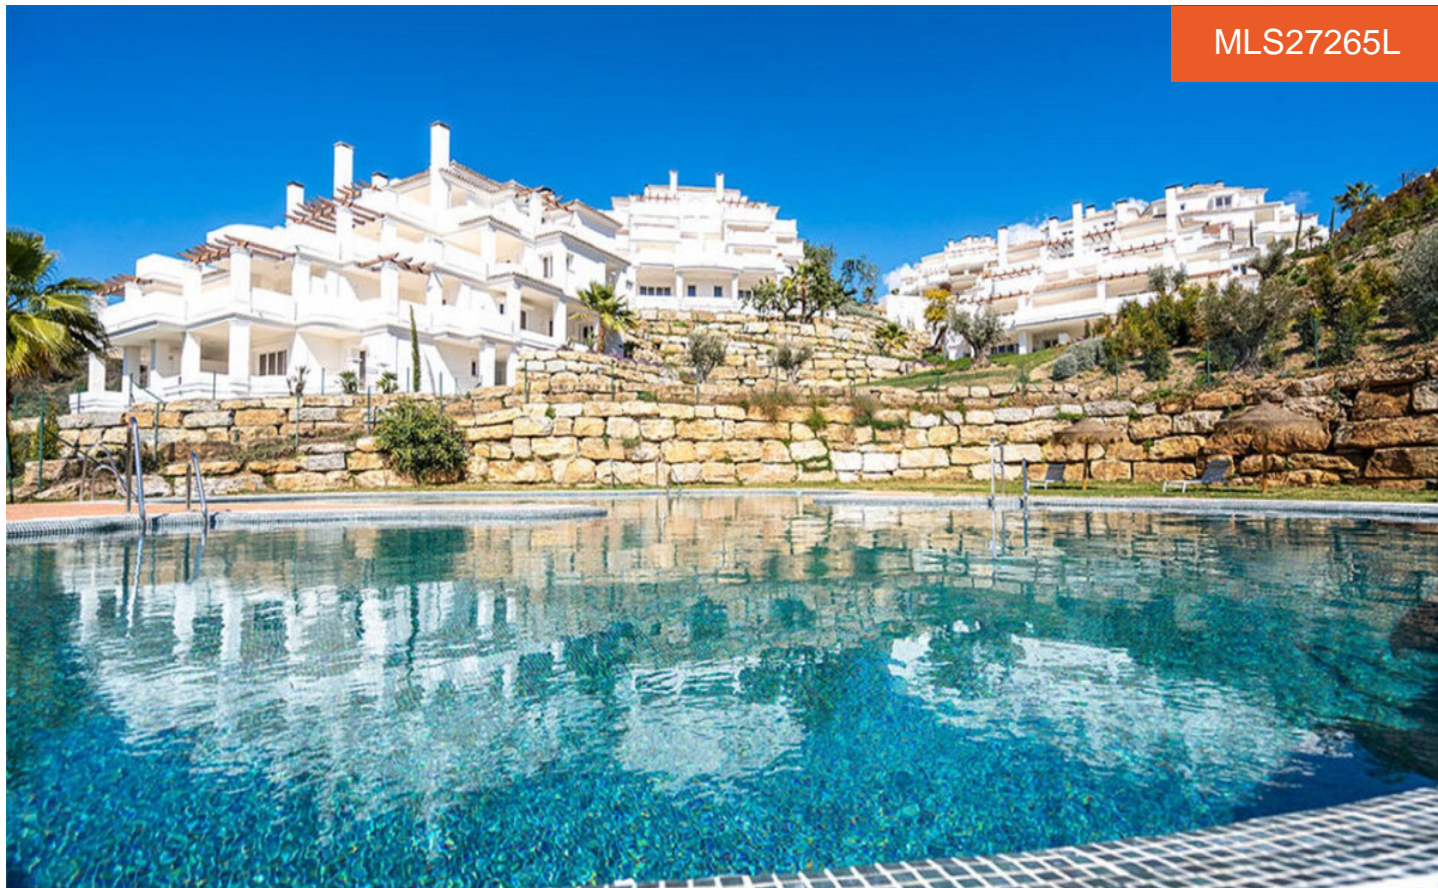

MLS27265L

Penthouse in Aloha

€538,000

2

2

102m²

N/A

Exclusive Development in Nueva Andalucía - Luxury Apartments in the Golf Valley

Discover this exclusive real estate development located in the most prestigious area of Nueva Andalucía, surrounded by high-end villas and luxury residential complexes. Set in the heart of Marbella's Golf Valley, next to renowned courses such as Los Naranjos, Las Brisas, and Aloha, and just a short walk from the Turtle Lake, this unique natural setting combines elegance, comfort, and exclusivity.

Ideally located between Marbella and San Pedro Alcántara, the complex offers excellent connectivity: less than 4 km from the AP-7 motorway, only 2 km from top golf courses, 5 km from Puerto Banús and its beaches. and 40 minutes...(Ask for More Details!)