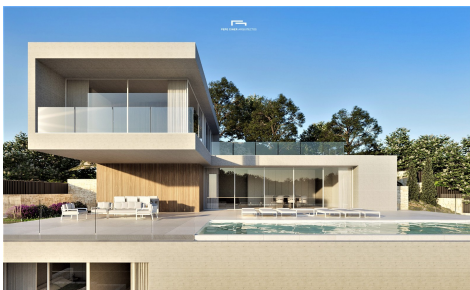

Villa in Benissa

€2,750,000

4

4

548m²

964m²

N/A

Project for a luxury villa to be built in the Montemar area of the Benissa coast with sea views and views to Peñón de Ifach.

This villa, with exposed paneled concrete finishes, has 4 floors that are connected with an elevator and an internal staircase. The ground floor has a large open living-dining-kitchen area and a toilet. The kitchen is fully equipped and it has a cooking island. Sliding doors at ceiling height give direct access to a spacious terrace and a pool. The upper floor has two bedrooms with en-suite bathrooms and a terrace.