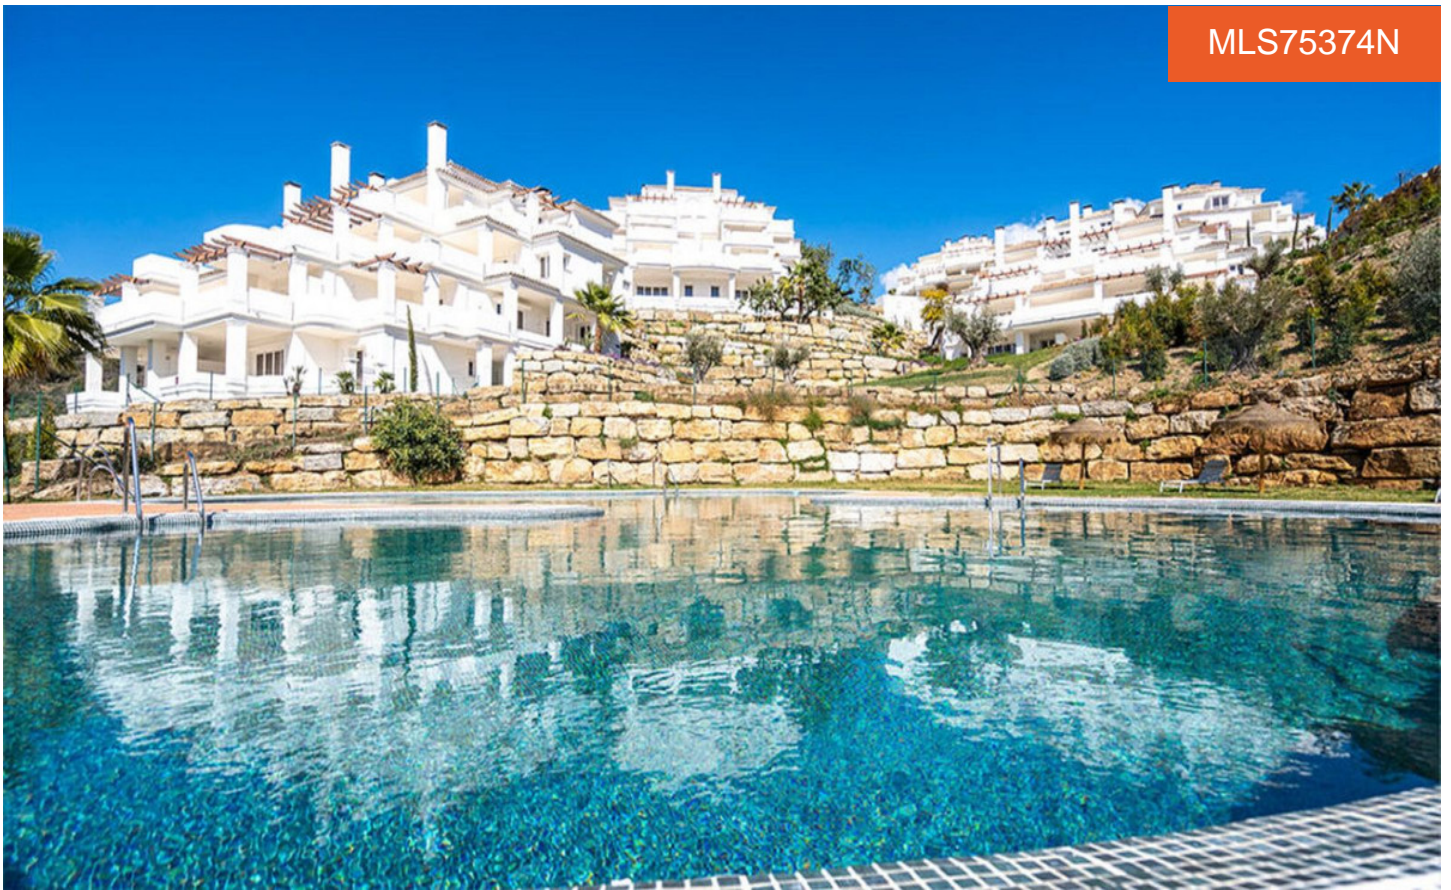

MLS75374N

Apartment in Aloha

€635,000

2

2

113m²

N/A

Exclusive Development in Nueva Andalucía - Luxury Apartments in the Golf Valley

Discover this exclusive real estate development located in the most prestigious area of Nueva Andalucía, surrounded by high-end villas and luxury residential complexes. Set in the heart of Marbella's Golf Valley, next to renowned courses such as Los Naranjos, Las Brisas, and Aloha, and just a short walk from the Turtle Lake, this unique natural setting combines elegance, comfort, and exclusivity.

Ideally located between Marbella and San Pedro Alcántara, the complex offers excellent connectivity: less than 4 km from the AP-7 motorway, only 2 km from top golf courses, 5 km from Puerto Banús and its beaches. and 40 minutes...(Ask for More Details!)