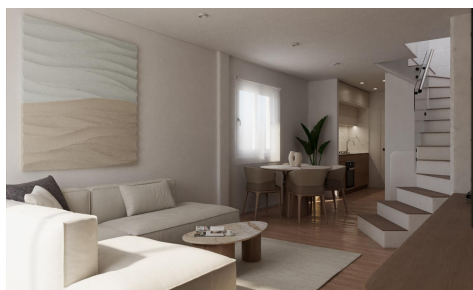

Town House in Portman

€208,000

2

1

108m²

N/A

Located in the charming town of Portmán, this residential complex offers a unique opportunity to enjoy life near the sea. It consists of four townhouses, each designed to maximize comfort and functionality. The location is ideal for those seeking a tranquil setting with sea views, as it is just 2 km from the coast. Additionally, the nearest airport is 43 km away, facilitating access for frequent travelers. The townhouses are equipped with modern appliances and built-in wardrobes, ensuring each home is ready to be lived in with all necessary comforts.

OUTDOOR AREAS

The exteriors of these townhouses have been designed to offer exceptional outdoor living space. Each home features a private garden....(Ask for More Details!)