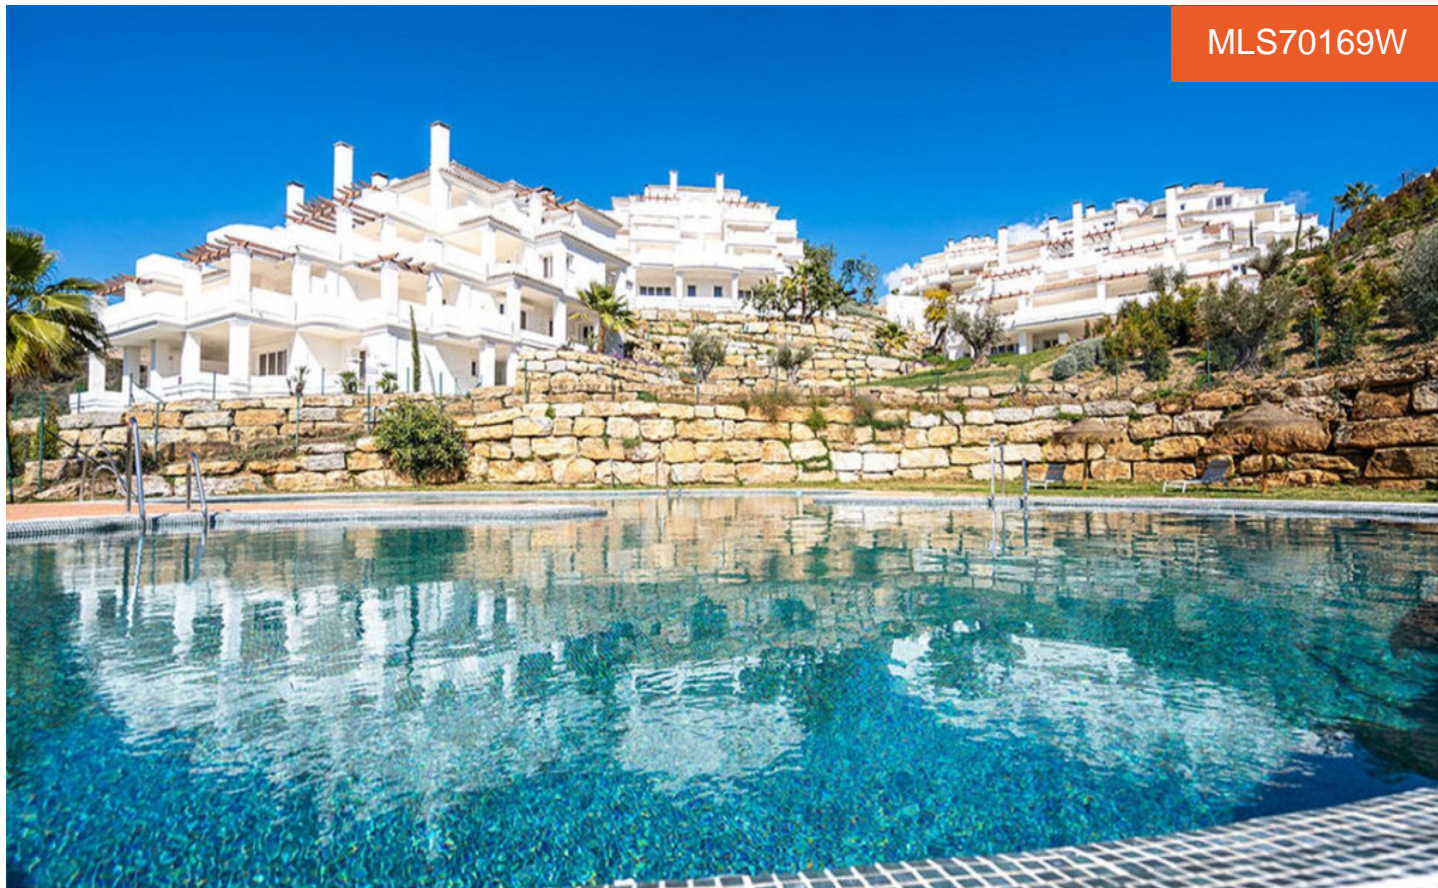

MLS70169W

Apartment in Aloha

€539,000

2

2

121m²

N/A

Exclusive Development in Nueva Andalucía - Luxury Apartments in the Golf Valley

Discover this exclusive real estate development located in the most prestigious area of Nueva Andalucía, surrounded by high-end villas and luxury residential complexes. Set in the heart of Marbella's Golf Valley, next to renowned courses such as Los Naranjos, Las Brisas, and Aloha, and just a short walk from the Turtle Lake, this unique natural setting combines elegance, comfort, and exclusivity.

Ideally located between Marbella and San Pedro Alcántara, the complex offers excellent connectivity: less than 4 km from the AP-7 motorway, only 2 km from top golf courses, 5 km from Puerto Banús and its beaches. and 40 minutes...(Ask for More Details!)